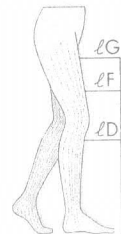

NEW SIZING CHART – COTTON BLEND

SIGVARIS
LIFE FOR LEGS

COMFORT

Circumference in cm	x-small	x-small	x-small PLUS	small	small PLUS	medium	medium PLUS	large	large PLUS
cG	42-54	47-59	52-64	52-64	56-68	56-68	61-74	61-74	66-79
cG Grip top	42-52	47-56	52-61	52-61	56-65	56-65	61-71	61-71	66-76
cD	23-30	27-34	31-38	31-38	34-41	34-41	37-44	37-44	41-48
cB	18-20	20-22	20-22	22-24	22-24	24-26	24-26	26-29	26-29

*only MAGIC in SKIN and BLACK, only satin knobbed grip top

Length in cm					
short	-	short	56-64	short	-
normal	35-40	normal	65-74	normal	65-74
long	41-45	long	75-84	long	75-84
 lD		 lG		 lG	

www.sigvaris-export.com

SIZING CHART FOR TRADITIONAL NATURAL RUBBER (503,504)

SIGVARIS
LIFE FOR LEGS

Circum. in cm	x-small	small	small PLUS	medium	medium PLUS	large	large PLUS	x-large	x-large PLUS
cG	40-50	42-52	50-60	50-60	58-68	58-68	66-76	61-71	69-79
cF	39-48	41-50	45-54	48-57	53-62	55-64	61-70	58-67	64-73
cD	26-32	28-34	32-38	31-37	36-42	34-40	40-46	38-43	44-49
cB	17-19	19-23	19-23	23-26	23-26	26-29	26-29	29-32	29-32

Length in cm									
short	33-37	short	56-60	short	61-70	short	61-70		
long	38-44	long	61-70	long	71-80	long	71-80		
 lD			 lF			 lG		 lG	

*only selected models

VVA/2000/06-2011/V3/23375_Ex

PLEASE ENSURE THAT MEASUREMENTS ARE DONE FIRST THING IN THE MORNING AS THERE IS NO REFUND, RETURN OR EXCHANGE and THAT SIZING IS FIRST COMPARED TO TOP CHART