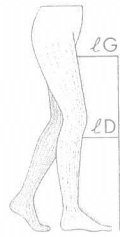

NEW SIZING CHART – COTTON BLEND

SIGVARIS
LIFE FOR LEGS

COMFORT

Circumference in cm	x-small	x-small	x-small PLUS	small	small PLUS	medium	medium PLUS	large	large PLUS
cG	42-54	47-59	52-64	52-64	56-68	56-68	61-74	61-74	66-79
cG Grip top	42-52	47-56	52-61	52-61	56-65	56-65	61-71	61-71	66-76
cD	23-30	27-34	31-38	31-38	34-41	34-41	37-44	37-44	41-48
cB	18-20	20-22	20-22	22-24	22-24	24-26	24-26	26-29	26-29

*only MAGIC in SKIN and BLACK, only satin knobbed grip top

Length in cm					
short	-	short	56-64	short	-
normal	35-40	normal	65-74	normal	65-74
long	41-45	long	75-84	long	75-84
 lD		 lG		 lG	

www.sigvaris-export.com

SIZING CHART FOR TRADITIONAL NATURAL RUBBER (503,504)

SIGVARIS
LIFE FOR LEGS

Circum. in cm	x-small	small	small PLUS	medium	medium PLUS	large	large PLUS	x-large	x-large PLUS
cG	40-50	42-52	50-60	50-60	58-68	58-68	66-76	61-71	69-79
cF	39-48	41-50	45-54	48-57	53-62	55-64	61-70	58-67	64-73
cD	26-32	28-34	32-38	31-37	36-42	34-40	40-46	38-43	44-49
cB	17-19	19-23	19-23	23-26	23-26	26-29	26-29	29-32	29-32

Length in cm									
short	33-37	short	56-60	short	61-70	short	61-70		
long	38-44	long	61-70	long	71-80	long	71-80		
 lD			 lF			 lG		 lG	

*only selected models

VVA/2000/06-2011/V3/23375_Ex

PLEASE ENSURE THAT MEASUREMENTS ARE DONE FIRST THING IN THE MORNING AS THERE IS NO REFUND, RETURN OR EXCHANGE and THAT SIZING IS FIRST COMPARED TO TOP CHART