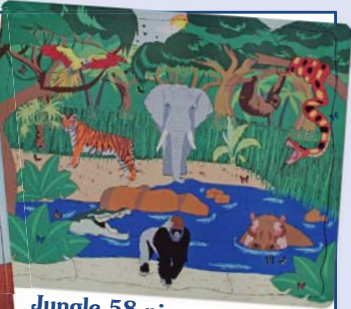

Farm Animals 10 pieces
#1107 \$22.00

Clown 9 pieces
#1207 \$20.00

Clock 12 pieces
#1222 \$20.00

Parrot 35 pieces
#1401 \$20.00

Koala 32 pieces #1405 \$20.00

Jungle 58 pieces
#1411 \$28.00

Baby Treasure Box Personalised storage box for all baby's precious keepsakes and treasures. Choose your own colour and motifs. #2502 \$50.00