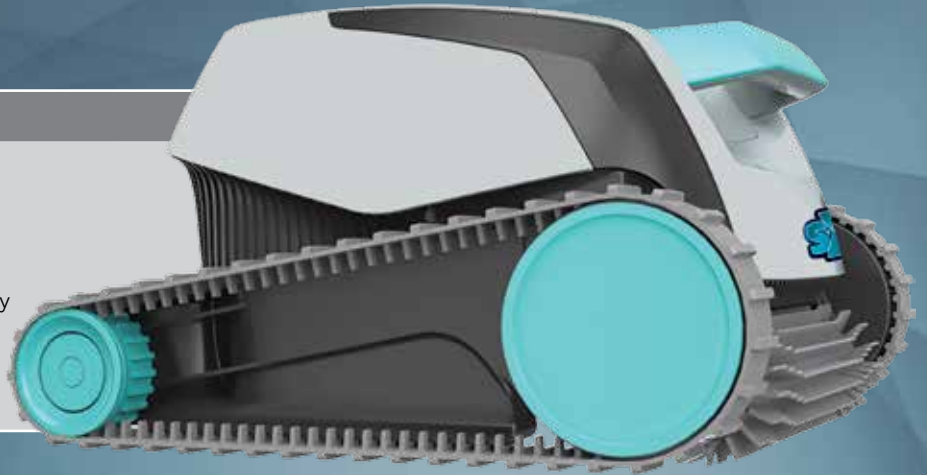

Extraordinary Robotic Pool Cleaners

The fast incredibly efficient robotic pool cleaners
for easy set and forget pool cleaning

The perfect
choice for
above ground
and small pools

- Cleans floor and cove
- Brushes away algae and bacteria
- 1.5 hour cleaning cycle
- Easy clean filtration canister
- Lightweight ergonomic design
- Perfect for smaller and above ground pools
- Powerful vacuum action

Smartphone
remote control
app

All K-Bot Saturn Series Pool Robotic Cleaners come with:

CleverClean™ Coverage
Advanced scanning software ensures floors and walls are fully covered

Active Brushing
Effective brushing and cleaning scrubs away algae and bacteria

Lightweight
Light and ergonomic design and clean-water fast release makes removing so easy

The perfect choice for above ground & small pools

K-Bot Saturn Series SX1 Specifications

| | |
|-------------------|------------------------------------|
| Ideal Pool Length | Ideal for pools up to 8 metres |
| Cleaning Cycle | 1.5 hours |
| Cleaning Coverage | Floor and cove |
| Filtration | Easy clean net canister |
| Power Supply | Industry leading energy efficiency |
| Cable Length | 12 metres |
| Weight | 6.3 kg |
| Warranty | 24 months limited warranty |

Ideal for above ground or small pools up to 8 metres

Easy Clean Canister

Fine filtration canister - efficiently collects dirt and debris

Fast debris free water release

User-friendly fast water release mechanism makes removing SX1 from your pool so easy