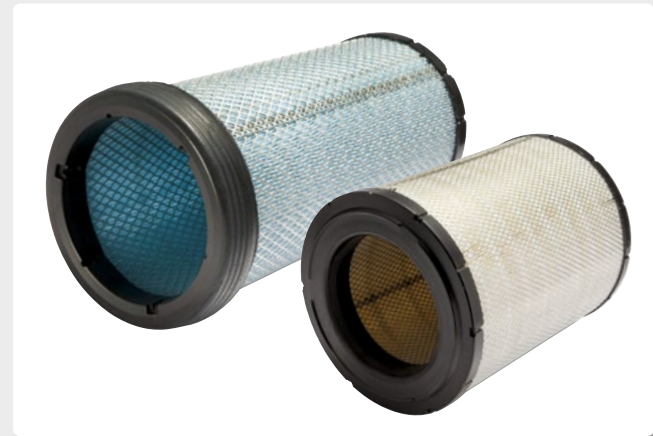

AIR FILTERS

MODEL	PART NO.	PRICE
RANGER PRO / 500 SERIES Excluding Dual Cab, FM1A, FC4J, FC6J,	SM178013380 (OUTER)	$66.20
RANGER PRO / 500 SERIES Excluding Dual Cab, FM1A, FC4J, FC6J,	SM178013391 (INNER)	$40.85
DUTRO / 300 SERIES Wide Cab including Hybrid	1780178020M	$41.25