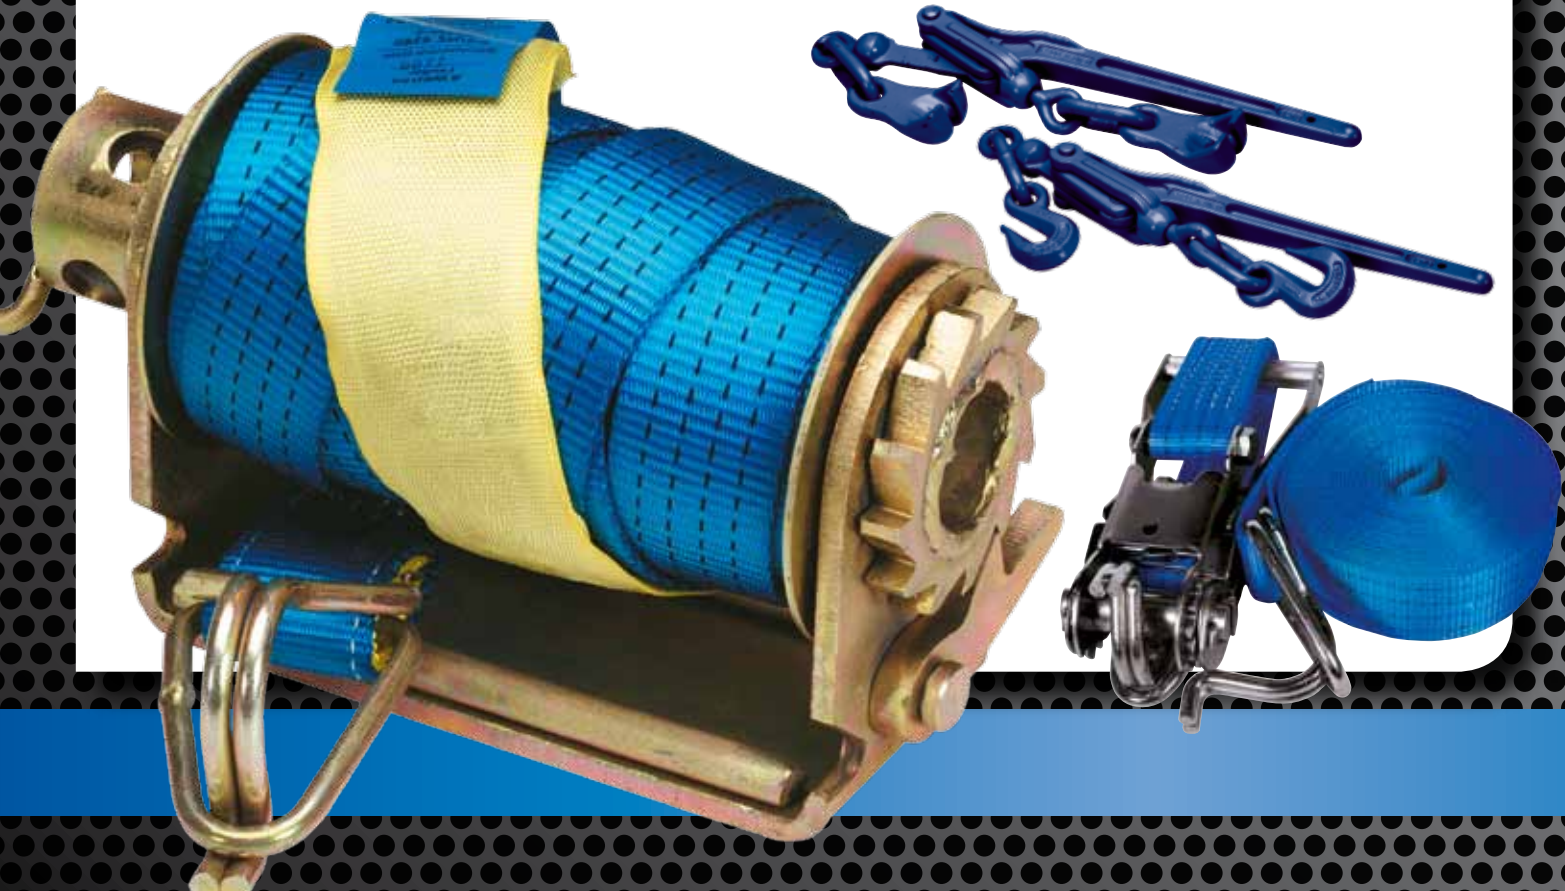

Load Restraints

Strap replacement 9m, 50mm, LC 2,500kgs	ITW309-D19-9M	\$10⁰⁰	Winch slide on c/w strap Clip on Strap 11m, 50mm, LC 2,500kgs	ITTD452-JD-11M	\$35¹⁰
11m, 50mm, LC 2,500kgs	ITW309-D19-11M	\$12⁰⁰	Slide on Strap 11m, 50mm, LC 2,500kgs	ITDR449D-JD-11M	\$37⁰⁰
Ratchet tie down c/w hooks & keeper strap 11m, 50 mm, LC 2,500 kgs	ITTD50SA-N1-JD-11M	\$16⁷⁰	Load binder – ratchet, with grab hooks 8mm grab hooks – Rated to 3,800 kg	ITL150B-38	\$19⁰⁰
Winch bar	ITWB-3	\$11⁸⁵	10mm grab hooks – Rated to 6,000 kg	ITL140B-12	\$28⁵⁰
Bare winches Clip on	ITTW452	\$26⁹⁵	8mm grab hooks – Rated to 6,000 kg	ITL150B-12	\$34⁰⁰
Slide on	ITWR449D	\$28⁰⁰			