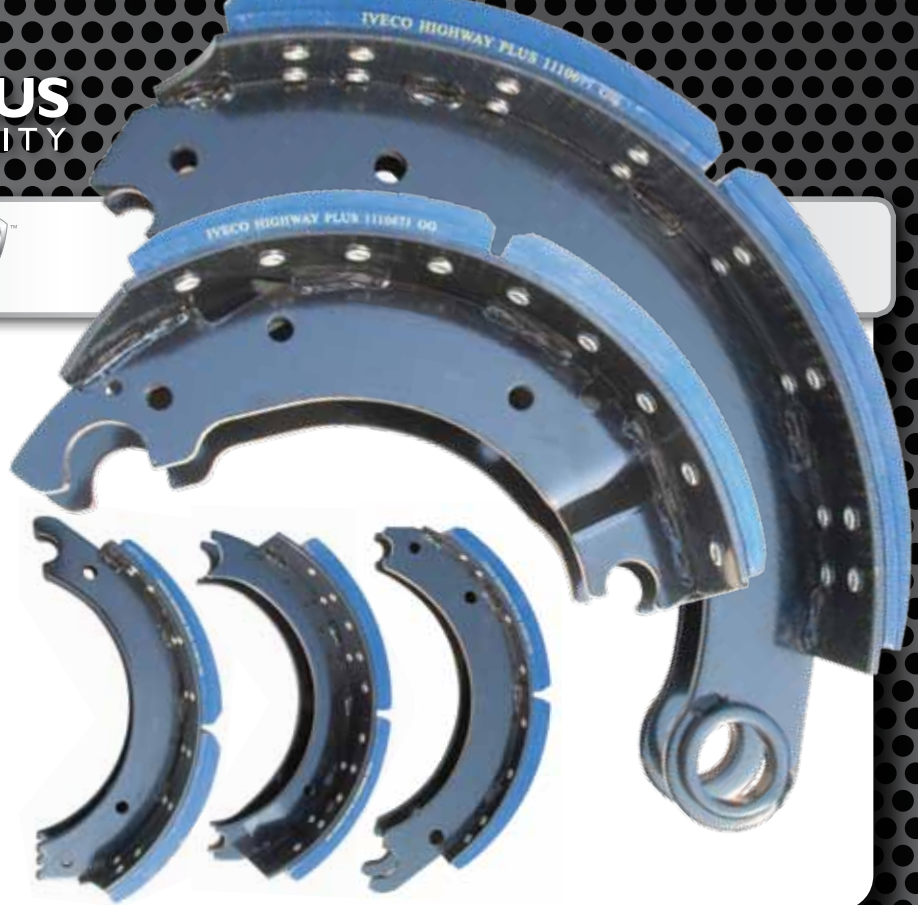

4311 brake shoes **\$75⁶⁵**
ITNS4311JKIT21

Uni-Joints MERITOR

1710 Half Round **\$52⁰⁰**
RER280X

1810 Full Round **\$64⁰⁰**
RER281X

HOT PRICES!

Brake Linings MERITOR

Brake Kits with MA212 Lining

- No core charges
- Non-asbestos linings
- All new parts
- FF rated friction material