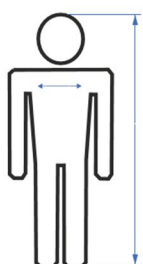

Single use only. Do not reuse.

Packaging: Individually packaged; 50 pieces per case.

Product Code: Large: CTN-TP56-L
 XL: CTN-TP56-XL
 XXL: CTN-TP56-XXL

SIZES						
	S	M	L	XL	XXL	XXXL
CHEST	84-92 cm	92-100 cm	100-108 cm	108-116 cm	116-124 cm	124-132 cm
SIZE	162-170 cm	168-176 cm	174-182 cm	180-188 cm	186-194 cm	194-200 cm