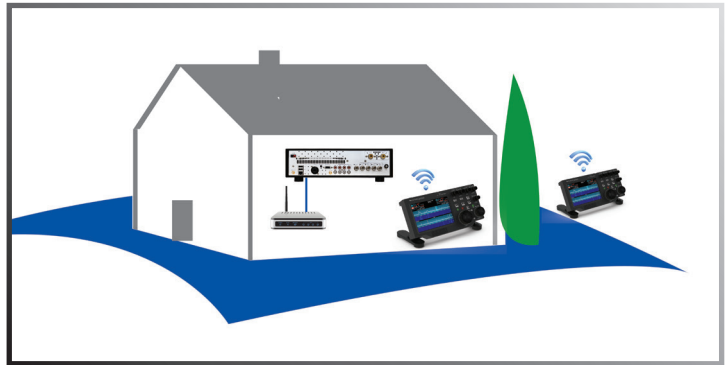

MAESTRO SPECIFICATIONS

Communications Interfaces

- Wi-Fi: Dual band 2x2 802.11 a/b/g/n
- Ethernet: 10/100 Mbps
- Bluetooth® 4.0

Input/Output

- Microphone 1: Pseudo-balanced 8-pin RJ-45, dynamic or electret compatible
- Microphone 2: Pseudo-balanced 1/8" (3.5mm) TRS
- Headphones: Stereo headphone jack, 1/8" (3.5mm) TRS
- Headphones Impedance: 16 Ohm at 25 mW, 32 Ohms at 13 mW with THD+N: 0.02%
- Speaker: Internal 2W mono speaker
- Powered Speaker Output: Stereo consumer line level or powered speaker output, 1/8" (3.5mm) TRS
- Line Output: Stereo consumer line level or powered speaker output, 1/8" (3.5mm) TRS
- Line Out/Powered Speaker Output Impedance: 600 Ohm, stereo unbalanced
- Line Input: Pseudo-balanced line-in jack, 1/8" (3.5mm) TRS
- Key/Paddle Input: 1/8" (3.5mm) TRS
- PTT Input: 1/8" (3.5mm) TS
- DC Power Connector: Coaxial DC power connector, 2.1mm (cable included)

CONTACT

FlexRadio Systems
4616 W. Howard Lane
Ste. 1-150
Austin, TX 78728

Phone: 512-535-4713
Fax: 512-233-5143
E-mail: sales@flexradio.com

WEB: www.flexradio.com